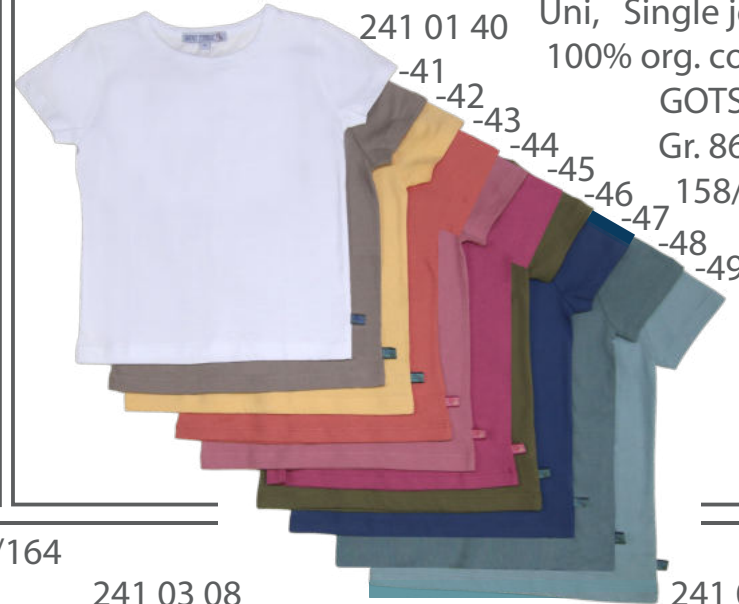

Colourblocking
Single jersey
100% organic
cotton
GOTS

Gr. 86/92-158/164

241 01 40 Uni, Single jersey
100% org. cotton
GOTS
Gr. 86/92-
158/164
-41
-42
-43
-44
-45
-46
-47
-48
-49

Applikation, Stickerei 100% organic cotton GOTS Gr. 86/92-158/164

241 03 08

241 03 10