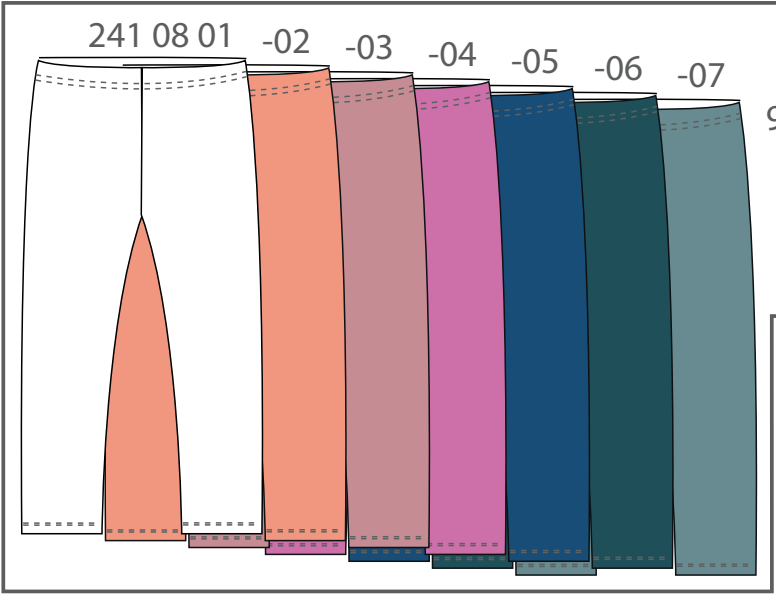

Uni
Single jersey
95% organic cotton
5% elastane
GOTS
Gr. 86/92-
158/164

Uni/ Druck
Single jersey
100% organic cotton
GOTS
Gr. 86/92-158/164